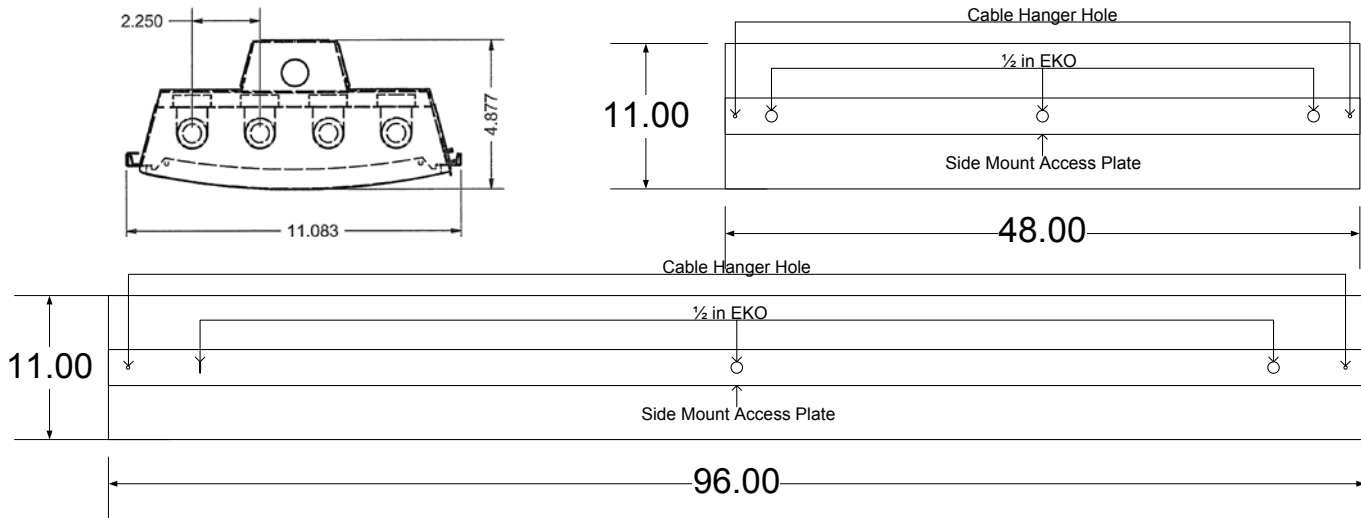

FL1043-E-T5

Luminaire Properties

Number of Lamps: 3
 Lumens Per Lamp: 4400
 Input Watts: 170
 Distribution: Direct
 Symmetry: Quadrilateral
 Photometric Type: Type C
 Luminous Shape: Rectangle
 Units: Feet
 Luminous Dimensions:
 0-180 Axis: 4.0
 90-270 Axis: 0.83
 Height: 0.06