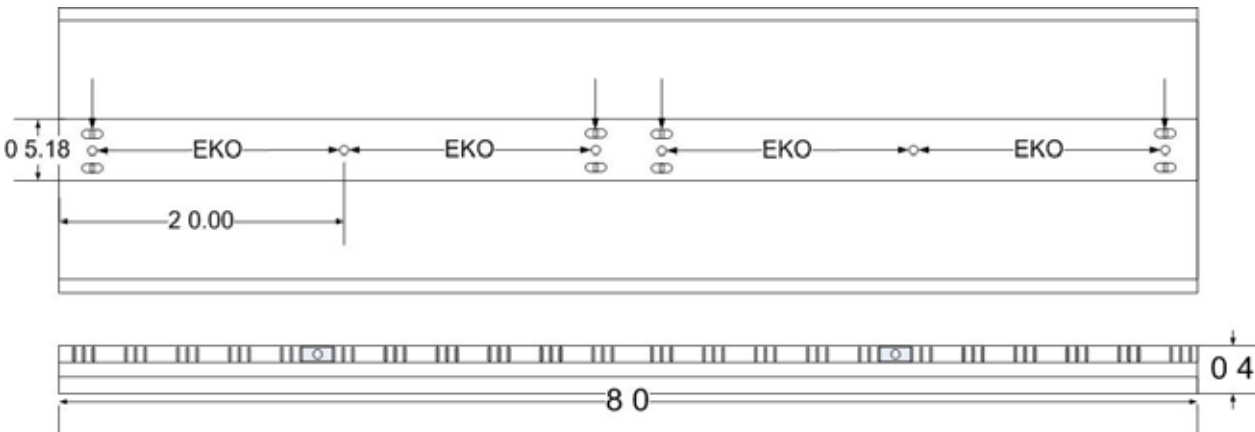

* Not Available in H38

** N/A in HSN/HAN

Industrial Lighting Products

CATALOG NUMBER	
PROJECT NAME	TYPE
VOLTAGE	LAMPS

HIMALAYAN 8 FT

TANDEM HIGH BAY

MOUNTING OPTIONS

- V-Clips for dual point chain or cable hanging
- Dual point pendant mount (KOs)
- Cable hanging kits available
- Must be mounted from 4 separate points

Fixture Widths	4 Lamp	6 Lamp	8 Lamp	10 Lamp	12 Lamp	14 Lamp	16 Lamp
Himalayan 2 Light	6 in.	9 in.	12 in.	15 in.	18 in.	21 in.	24 in.
Himalayan 3	NA	6.25	8.25 in.	10.25 in.	12.25 in.	14.25 in.	16.25 in.
Narrow Aisle Light	8 in.	12 in.	16 in.	20 in.	24 in.	28 in.	32 in.