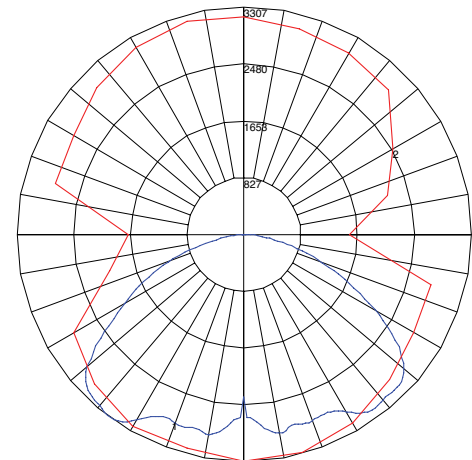

AR22
Aluminum Reflector

CPMHI
Malleable Hook
with 3/4" NPT threads

CPMH3
Malleable Hook
with 1" NPT threads

22CL-CB22
Conical lens with clamp band

DHB-200-AR22

Luminaire Properties

Number of Lamps:	1
Lumens Per Lamp:	15400
Input Watts:	193
Distribution:	Direct
Symmetry:	None
Photometric Type:	Type C
Luminous Shape:	Rectangle
Units:	Meters
Luminous Dimensions:	
0-180 Axis:	0.00
90-270 Axis:	0.60
Height:	0.00

Zonal Lumen Summary

Zone	Lumens	% Lamp	% Fixture
0-30	2198	14	21
0-40	3963	26	38
0-60	8051	52	78
0-90	10318	67	100
90-120	0	0	0
90-150	0	0	0
90-180	0	0	0
0-180	10318	67	100

Candela Plot

Coefficients of Utilization