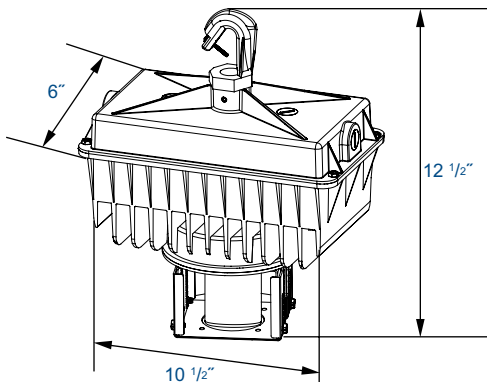

DHB-200-AR22

Luminaire Properties

Number of Lamps:	1
Lumens Per Lamp:	15400
Input Watts:	193
Distribution:	Direct
Symmetry:	None
Photometric Type:	Type C
Luminous Shape:	Rectangle
Units:	Meters
Luminous Dimensions:	
0-180 Axis:	0.00
90-270 Axis:	0.60
Height:	0.00

Zonal Lumen Summary

Zone	Lumens	% Lamp	% Fixture
0-30	2198	14	21
0-40	3963	26	38
0-60	8051	52	78
0-90	10318	67	100
90-120	0	0	0
90-150	0	0	0
90-180	0	0	0
0-180	10318	67	100