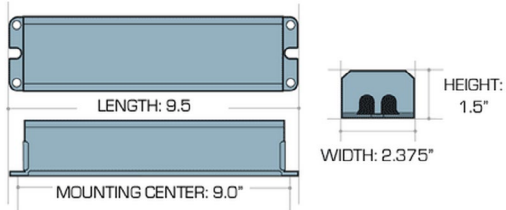

FIELD INSTALLED LED BATTERY BACKUPS

DIMENSIONS

ILBCP05