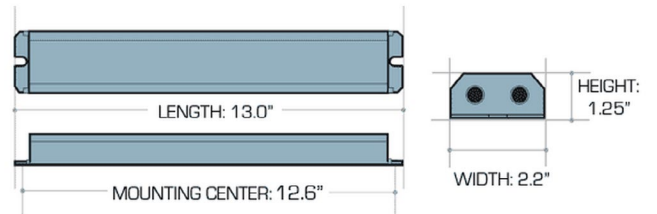

*For BOB 2x2 configurations, options limited to these marked items.

FIELD INSTALLED LED BATTERY BACKUPS

DIMENSIONS

ILBCP05

ILBCP07

ILBCP10

ILBCP12

ILBSLCP05