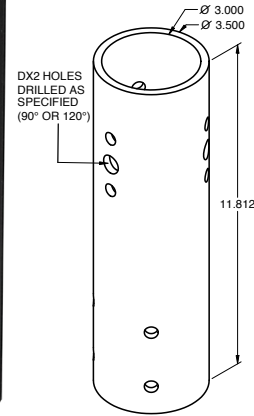

Project Name:

Part Number:

POST TOP TENON ADAPTERS

OUTDOOR ACCESSORIES

407-478-3759
www.ilp-inc.com

SQUARE POST TOP FEATURES

- Square post top adapter for 2 $\frac{3}{8}$ " post top tenons (concrete, steel, aluminum and composite poles)
- Standard DX2 bolt pattern for affixing ILP Straight Arm (ARM6-S) with use of ILP Area Lights
- Pre-drilled bolt patterns for single, double, triple and quad arm configurations
- Plug kit included for unused fixture mounting holes.

ROUND POST TOP FEATURES

- Round post top adapter for 2 $\frac{3}{8}$ " - 3" OD tenon (concrete, steel, aluminum and composite poles)
- Removable spacer included
- Standard DX2 bolt pattern for affixing ILP Radius Arm (ARM6-Rx) with use of ILP Area Lights
- Available bolt patterns for single, double, triple and quad arm configurations (Including 120° arm configuration)

DETAILS

- Material: Extruded $\frac{1}{4}$ " 6061-T6 Aluminum Alloy
- Dimensions: 3x3" Square OD by 11.8" tall
- Set Screws: (4) $\frac{1}{2}$ -13 Cup Point Type 304 Black Oxide Stainless Steel
- Arm Bolt Pattern: Standard DX2 for ARM6-S mounting
- Cap: Black Nylon
- Color: ILP Bronze

DETAILS

- Material: Schedule 40 $\frac{1}{4}$ " 6061-T6 Aluminum Alloy
- Dimensions: 3.5" OD Diameter by 11.8" tall
- Set Screws: (4) $\frac{1}{2}$ -13 Cup Point Black Oxide Treated Stainless Steel
- Arm Bolt Pattern: Standard DX2
- Cap: Black Nylon
- Color: ILP Bronze