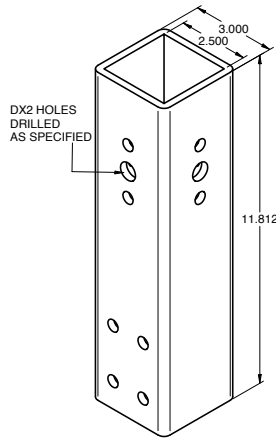

Project Name:

Part Number:

POST TOP TENON ADAPTERS

OUTDOOR ACCESSORIES

407-478-3759
www.ilp-inc.com

SQUARE POST TOP FEATURES

- Square post top adapter for 2 $\frac{3}{8}$ " post top tenons (concrete, steel, aluminum and composite poles)
- Standard DX2 bolt pattern for affixing ILP Straight Arm (ARM6-S) with use of ILP Area Lights
- Pre-drilled bolt patterns for single, double, triple and quad arm configurations
- Plug kit included for unused fixture mounting holes.

ROUND POST TOP FEATURES

- Round post top adapter for 2 $\frac{3}{8}$ " - 3" OD tenon (concrete, steel, aluminum and composite poles)
- Removable spacer included
- Standard DX2 bolt pattern for affixing ILP Radius Arm (ARM6-Rx) with use of ILP Area Lights
- Available bolt patterns for single, double, triple and quad arm configurations (Including 120° arm configuration)

DETAILS

- Material: Extruded $\frac{1}{4}$ " 6061-T6 Aluminum Alloy
- Dimensions: 3x3" Square OD by 11.8" tall
- Set Screws: (4) $\frac{1}{2}$ -13 Cup Point Type 304 Black Oxide Stainless Steel
- Arm Bolt Pattern: Standard DX2 for ARM6-S mounting
- Cap: Black Nylon
- Color: ILP Bronze

DETAILS

- Material: Schedule 40 $\frac{1}{4}$ " 6061-T6 Aluminum Alloy
- Dimensions: 3.5" OD Diameter by 11.8" tall
- Set Screws: (4) $\frac{1}{2}$ -13 Cup Point Black Oxide Treated Stainless Steel
- Arm Bolt Pattern: Standard DX2
- Cap: Black Nylon
- Color: ILP Bronze