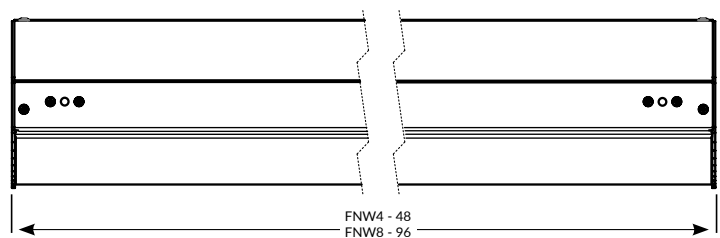

LINE DRAWINGS

FNW