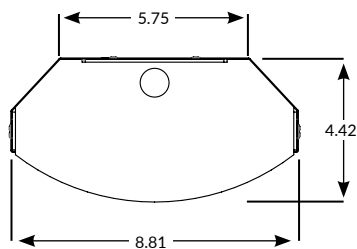

LINE DRAWINGS

FNW