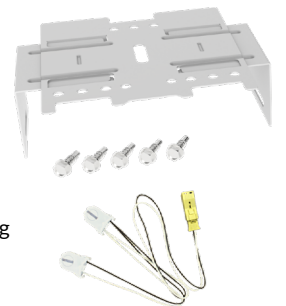

RST T8 TLED STRIP RETROFIT KIT

SPECIFICATIONS

- 4ft & 8ft Available
- 1 lamp - 4 lamp T8 Options
- Multiple Bracket Options
 - CS - Adjustable Width - 4.1" - 5.6"
 - 43 - Fixed 4.3" Width
- Multiple Reflector Options
 - White Ballast Cover
 - 91% White Aluminum
 - 95% Enhanced Aluminum
- Multiple Socket Options
 - Unshunted
 - Shunted
- Pre-Wired Kit Options for Single & Double Ended LED Tubes
- 5 Year Warranty

RTB T8 TLED TROFFER BRACKET KIT

SPECIFICATIONS

- 2ft x 2ft & 2ft x 4ft Available
- 2 lamp & 3 lamp T8 Options
- Screws to Top or Side of Existing Troffer Housing
- Multiple Socket Options
 - Unshunted
 - Shunted
- Pre-Wired Kit Options for Single or Double Ended LED Tubes
- 5 Year Warranty

RSB T8 STRIP BRACKET KIT

SPECIFICATIONS

- 4ft & 8ft Available
- 1 Lamp - 4 Lamp T8 Options
- Multiple Bracket Options
 - CS - Adjustable Width - 4.1" - 5.6"
 - 43 - Fixed 4.3" Width
- Multiple Socket Options
 - Unshunted
 - Shunted
- Tek Screw Slots for Easy Lamp Centering
- Pre-Wired Kit Options for Single or Double Ended LED Tubes
- 5 Year Warranty

FNW & FWW T8 TLED WRAP FIXTURE

SPECIFICATIONS

- Pre-Wired for Single or Double Ended LED Tubes
- Narrow (9"- FNW) & Wide (13"- FWW) Width
- Molded End Cap
- 4ft & 8ft Available
- 1 Lamp - 6 Lamp T8 Options
 - 4ft - 1 - 3 lamps
 - 8ft - 2 - 6 lamps
- Multiple Socket Options
 - Unshunted
 - Shunted
- Frosted Impact Resistant Lens
- 5 Year Warranty