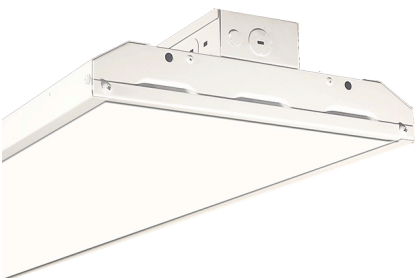

## RB3 ROUND HIGH BAY

- IP65 RATED & NSF LISTED ROUND HIGH BAY
- 13,000 - 31,000 LUMENS
- CENTER MOUNTED SENSOR OPTION
- IK10 RATED CLEAR & FROSTED LENS OPTIONS
- WET & DAMP LOCATION EMERGENCY & 480V OPTIONS

## EDV ENDEAVOUR

- SPECIFICATION DESIGN & PERFORMANCE
- SLEEK INJECTION MOLDED END CAPS
- 8,000 - 60,000 LUMENS
- WIDE & NARROW DISTRIBUTION OPTICS
- UPLIGHT OPTIONS

## VLN VALUE LANCE TROFFER KIT

- ONE-PIECE UNIT W/ TWO UNIVERSAL BRACKETS
- 2X2 & 2X4 SIZES
- INSTALLS IN GRID OR HARD LID CEILINGS
- LESS THAN 3 MINUTE INSTALL TIME
- WIRELESS CONTROL OPTIONS

## CF CONVERTAFLOOD

- PUSHBUTTON TOP PROVIDES TOOLLESS ACCESS
- INTERCHANGEABLE OPTICS AVAILABLE
- MULTIPLE MOUNTING OPTIONS AVAILABLE
- EMBEDDED PHOTOCELL WITH OVERRIDE SWITCH