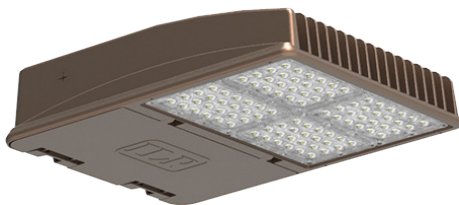

AL AREA LIGHT

- BROAD LUMEN RANGE FOR SITE FLEXIBILITY
- STANDARD ROADWAY OPTICS AVAILABLE
- UNIVERSAL POLE MOUNTING OPTIONS
- SENSOR & TWIST LOCK PHOTOCELL OPTIONS