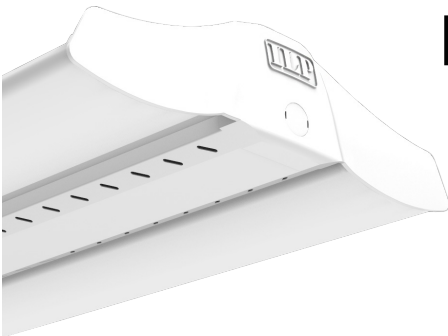

# INDOOR FEATURED PRODUCTS

*"Your Number One Source For  
Energy Efficient Lighting"*

Freight Allowed \$1,000.<sup>00</sup>  
Poles Freight Allowed \$1,500.<sup>00</sup>  
Contact Your RSM  
407-478-3759  
info@ilp-inc.com

## RB3 ROUND HIGH BAY

- IP65 RATED & NSF LISTED ROUND HIGH BAY
- 13,000 - 31,000 LUMENS
- CENTER MOUNTED SENSOR OPTION
- IK10 RATED CLEAR & FROSTED LENS OPTIONS
- WET & DAMP LOCATION EMERGENCY & 480V OPTIONS

## EDV ENDEAVOUR

- SPECIFICATION DESIGN & PERFORMANCE
- SLEEK INJECTION MOLDED END CAPS
- 8,000 - 60,000 LUMENS
- WIDE & NARROW DISTRIBUTION OPTICS
- UPLIGHT OPTIONS

## CF CONVERTAFLOOD

- PUSHBUTTON TOP PROVIDES TOOLLESS ACCESS
- INTERCHANGEABLE OPTICS AVAILABLE
- MULTIPLE MOUNTING OPTIONS AVAILABLE
- EMBEDDED PHOTOCELL WITH OVERRIDE SWITCH