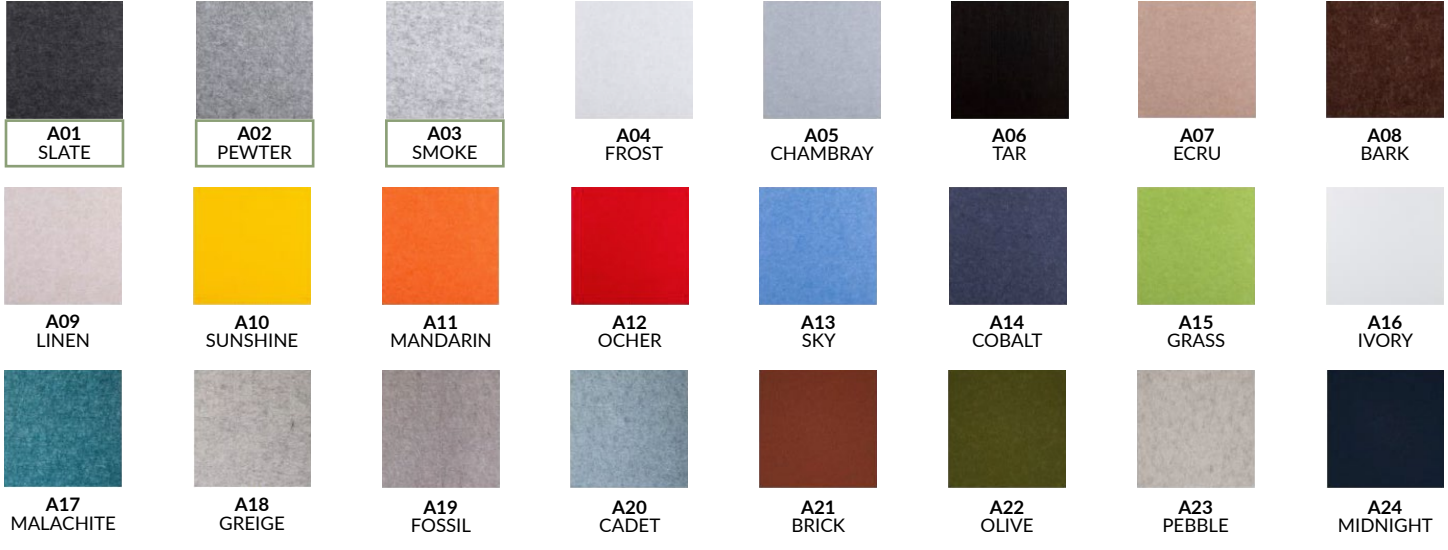

### ACOUSTIC DROP COLOR OPTIONS

**ADP/x/Axx** Acoustic Drop Panel (x =2, 4, 6 for Drop Inch Depth; Axx = color) EX: ADP/2/A01 - Acoustic Drop Panel 2 Inch Slate Color

**NRC** Noise Reduction Coefficient: Color Options A01 - A03 have a NRC of 0.8, Color Options A04 - A24 have a NRC of 0.9

Standard colors A01 - A03      Custom colors A04 - A24 subject to MOQ, extended lead time, and one-time setup fee

### ACOUSTIC PANEL OPTIONS

**ADP/x/Axx Acoustic Drop Panel**  
2" (x =2, 4, 6 for Drop Inch Depth; Axx = color)  
Shown with 2" Acoustic Drop Panel in A02 Pewter Color

**ADP/x/Axx Acoustic Drop Panel**  
4" (x =2, 4, 6 for Drop Inch Depth; Axx = color)  
Shown with 4" Acoustic Drop Panel in A02 Pewter Color