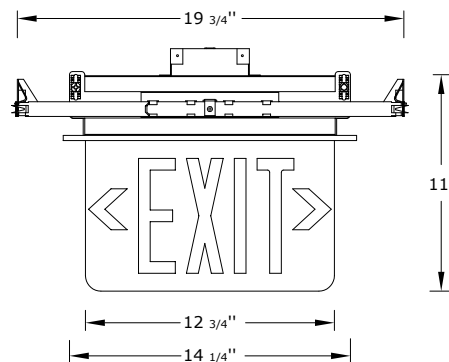

Project Name:

Part Number:

Type:

EXIT & EMERGENCY SERIES

EXE EDGE-LIT EXIT SIGN

407-478-3759
www.ilp-inc.com

FEATURES

- Dual-voltage input 120V/277V Edge-Lit Exit Sign
- High-polish, injection-molded acrylic panel, ultrasonically welded to eliminate visible hardware
- Aluminum, black, and white housing finish options
- Green and red letter color options
- Surface or recessed mounting models available
- Single & double sided face plate models available
- Mirror divider on double-face versions
- Graduated depth of molded letters provides uniform light distribution on graphics
- Field-installable chevron directional indicator
- Maintenance-free nickel-cadmium battery backup standard on all models
- Provided with test switch and AC-On Indicator
- Damp Location Listed
- Temp rating: 60°-86°F (20°-30°C) ambient
- UL 924 Listed
- CSA Listed

Example Part Number: EXE1-U-R-2RA-B

ORDERING GUIDE:

MODEL	DRIVER	MOUNTING	SIDES	COLOR	HOUSING	BATTERY BACKUP
EXE1	U 120-277V	S Surface Mount	1 One-Sided	R Red Letters	A Aluminum	B Battery Backup
		R Recessed Mount	2 Two-Sided	G Green Letters	B Black	
					W White	