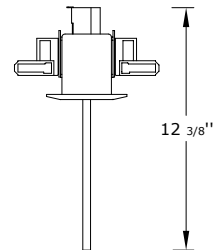

Project Name:

Part Number:

Type:

EXIT & EMERGENCY SERIES

EXE EDGE-LIT EXIT SIGN

407-478-3759
www.ilp-inc.com

FEATURES

- Dual-voltage input 120V/277V Edge-Lit Exit Sign
- High-polish, injection-molded acrylic panel, ultrasonically welded to eliminate visible hardware
- Aluminum, black, and white housing finish options
- Green and red letter color options
- Surface or recessed mounting models available
- Single & double sided face plate models available
- Mirror divider on double-face versions
- Graduated depth of molded letters provides uniform light distribution on graphics
- Field-installable chevron directional indicator
- Maintenance-free nickel-cadmium battery backup standard on all models
- Provided with test switch and AC-On Indicator
- Damp Location Listed
- Temp rating: 60°-86°F (20°-30°C) ambient
- UL 924 Listed
- CSA Listed

Example Part Number: EXE1-U-R-2RA-B

ORDERING GUIDE:

MODEL	DRIVER	MOUNTING	SIDES	COLOR	HOUSING	BATTERY BACKUP
EXE1	U 120-277V	S Surface Mount	1 One-Sided	R Red Letters	A Aluminum	B Battery Backup
		R Recessed Mount	2 Two-Sided	G Green Letters	B Black	
					W White	