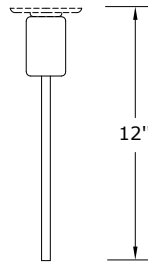

Project Name:

Part Number:

Type:

EXIT & EMERGENCY SERIES

EXE EDGE-LIT EXIT SIGN

407-478-3759
www.ilp-inc.com

FEATURES

- Dual-voltage input 120V/277V Edge-Lit Exit Sign
- High-polish, injection-molded acrylic panel, ultrasonically welded to eliminate visible hardware
- Aluminum, black, and white housing finish options
- Green and red letter color options
- Surface or recessed mounting models available
- Single & double sided face plate models available
- Mirror divider on double-face versions
- Graduated depth of molded letters provides uniform light distribution on graphics
- Field-installable chevron directional indicator
- Maintenance-free nickel-cadmium battery backup standard on all models
- Provided with test switch and AC-On Indicator
- Damp Location Listed
- Temp rating: 60°-86°F (20°-30°C) ambient
- UL 924 Listed
- CSA Listed

Example Part Number: EXE1-U-R-2RA-B

ORDERING GUIDE:

MODEL	DRIVER	MOUNTING	SIDES	COLOR	HOUSING	BATTERY BACKUP
EXE1	U 120-277V	S Surface Mount	1 One-Sided	R Red Letters	A Aluminum	B Battery Backup
		R Recessed Mount	2 Two-Sided	G Green Letters	B Black	
					W White	