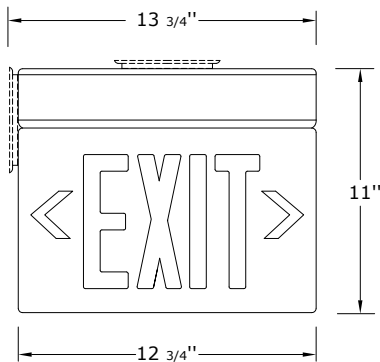

Project Name:

Part Number:

Type:

EXIT & EMERGENCY SERIES

EXE EDGE-LIT EXIT SIGN

407-478-3759
www.ilp-inc.com

FEATURES

- Dual-voltage input 120V/277V Edge-Lit Exit Sign
- High-polish, injection-molded acrylic panel, ultrasonically welded to eliminate visible hardware
- Aluminum, black, and white housing finish options
- Green and red letter color options
- Surface or recessed mounting models available
- Single & double sided face plate models available
- Mirror divider on double-face versions
- Graduated depth of molded letters provides uniform light distribution on graphics
- Field-installable chevron directional indicator
- Maintenance-free nickel-cadmium battery backup standard on all models
- Provided with test switch and AC-On Indicator
- Damp Location Listed
- Temp rating: 60°-86°F (20°-30°C) ambient
- UL 924 Listed
- CSA Listed

Example Part Number: EXE1-U-R-2RA-B

ORDERING GUIDE:

MODEL	DRIVER	MOUNTING	SIDES	COLOR	HOUSING	BATTERY BACKUP
EXE1	U 120-277V	S Surface Mount	1 One-Sided	R Red Letters	A Aluminum	B Battery Backup
		R Recessed Mount	2 Two-Sided	G Green Letters	B Black	
					W White	