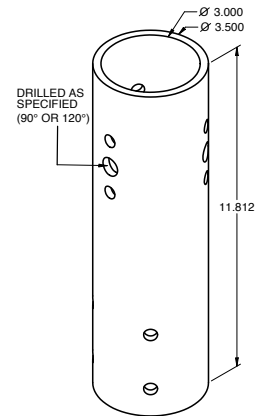

Project Name:

Part Number:

ROUND POST TOP TENON ADAPTERS

OUTDOOR ACCESSORIES

407-478-3759
www.ilp-inc.com

ROUND POST TOP FEATURES

- Round post top adapter for 2 3/8" - 3" OD tenon (concrete, steel, aluminum and composite poles)
- Removable spacer included
- Standard Skyline UMB or Standard Viewpoint PMB Mounting
- Available bolt patterns for single, double, triple and quad arm configurations (Including 120° arm configuration)

DETAILS

- Material: Schedule 40 1/4" 6061-T6 Aluminum Alloy
- Dimensions: 3.5" OD Diameter by 11.8" tall
- Set Screws: (4) 1/2"-13 Cup Point Black Oxide Treated Stainless Steel
- Arm Bolt Pattern: Std. Skyline UMB or Std. Viewpoint PMB Mounting
- Cap: Black Nylon
- Color: ILP Bronze, Black, Silver, White

ORDERING GUIDE:

Round Post Top Tenon Adapter						
QTY	Bracket	Fixture	Finish	Config.	Description	
	PTRD-1090	SKY* Skyline	(BLANK) Bronze		Round 2 3/8" - 3" OD Tenon Adapter Single Mounted Fixture	
	PTRD-2180	VWP Viewpoint	BLK Black		Round 2 3/8" - 3" OD Tenon Adapter Two Mounted Fixtures Opposed at 180	
	PTRD-2090		SLV Silver		Round 2 3/8" - 3" OD Tenon Adapter Two Mounted Fixtures at 90*	
	PTRD-2120		WHT White		Round 2 3/8" - 3" OD Tenon Adapter Two Mounted Fixtures at 120	
	PTRD-3090				Round 2 3/8" - 3" OD Tenon Adapter Three Mounted Fixtures at 90*	
	PTRD-3120				Round 2 3/8" - 3" OD Tenon Adapter Three Mounted Fixtures at 120	
	PTRD-4090				Round 2 3/8" - 3" OD Tenon Adapter Four Mounted Fixtures at 90*	