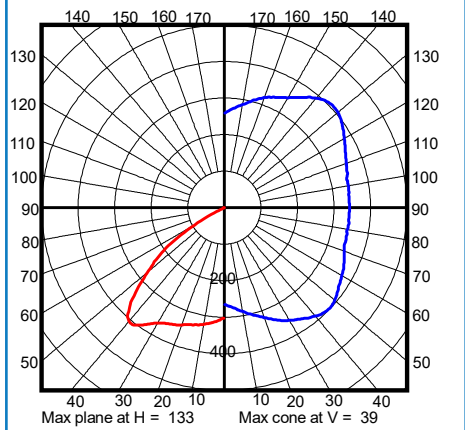

AMBER FULL CUTOFF WALL PACK - FWC 50W

OUTDOOR

LINE DRAWING

WPCS-50WLED-UNIV-AMBER-T4-FGS

SUMMARY DATA

HEMISPHERES TESTED:	BOTH
EFFICIENCY (Downlight/Uplight):	101.1 % / 0.1 %
EFFICIENCY (Street/House):	50.6 % / 50.6 %
ROADWAY CLASSIFICATION:	TYPE II, VERYSHORT
CUTOFF CLASSIFICATION:	SEMICUTOFF
LUMENS:	817.69
INPUT WATTS:	0

CANDELA PLOT

Photometric values based upon tests performed in compliance w/ LM-79.
Download IES files at www.ilp-inc.com