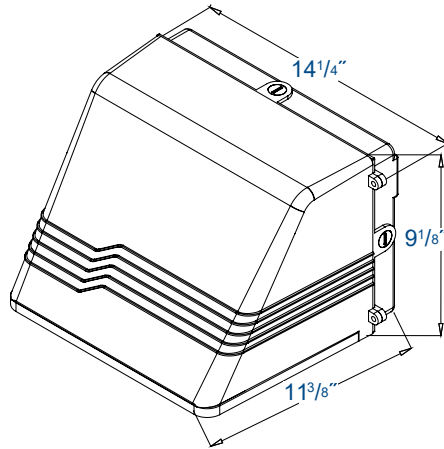

AMBER FULL CUTOFF WALL PACK - FWC 50W

OUTDOOR

FEATURES

- Die-cast aluminum housing
- Hinged full cutoff front frame
- ½" Coin plugs with o-rings for conduit or optional photocell
- Textured architectural bronze powdercoat finish over a chromate conversion coating
- Cast-in template for mounting directly over a 4" recessed outlet box
- Amber LEDs 585-595 nm Dominant Wave Length
- Front Side Glare Shield (FGS)
- ETL Listed for wet locations
- Dark Sky Compliant
- Custom colors available upon request
- 5 Year warranty

Wildlife Lighters Certification Number: 2018-03

ORDERING GUIDE:

Series	Watts	Driver	Color	Optics	Options
WPCS Full Cutoff Wall Pack	28WLED	UNIV 120-277V	AMBER	<input checked="" type="checkbox"/> T4	<input checked="" type="checkbox"/> FGS Front Side Glare Shield <input checked="" type="checkbox"/> PCU Electronic UNIV Photocell (120-277V) <input checked="" type="checkbox"/> FI/ILBCP05 5W LED Factory Installed Battery Backup <input checked="" type="checkbox"/> SP1 10KA Univolt Surge Protection <input checked="" type="checkbox"/> SP2 22KA Univolt Surge Protection

AMBER FULL CUTOFF WALL PACK - FWC 50W

OUTDOOR

LINE DRAWING

WPCS-50WLED-UNIV-AMBER-T4-FGS

SUMMARY DATA

HEMISPHERES TESTED:	BOTH
EFFICIENCY (Downlight/Uplight):	101.1 % / 0.1 %
EFFICIENCY (Street/House):	50.6 % / 50.6 %
ROADWAY CLASSIFICATION:	TYPE II, VERYSHORT
CUTOFF CLASSIFICATION:	SEMICUTOFF
LUMENS:	817.69
INPUT WATTS:	0