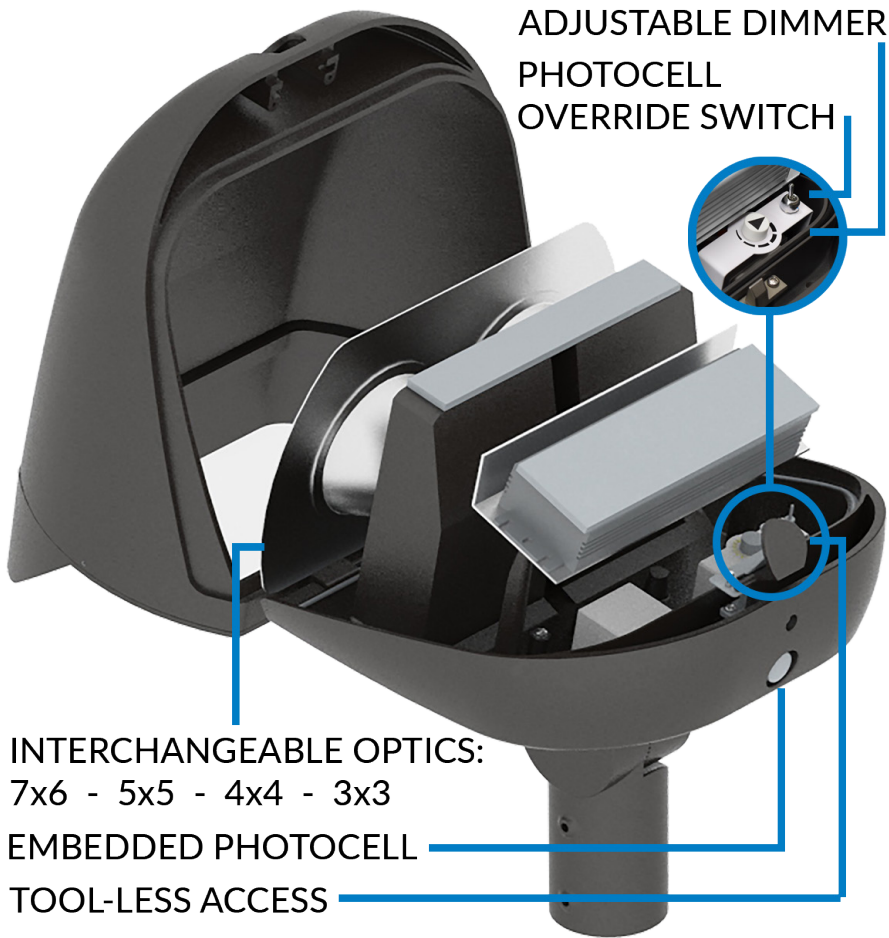

CF
SERIES

ILP

CF SERIES

ILP's feature rich CF Flood Series luminaires are the ideal contractor solution designed to deliver a cost-effective, energy efficient, versatile lighting package for sustained long-term performance. Coming standard with unparalleled high-performance features, the CF series is the ideal product to replace legacy metal halide floodlights resulting in up to 70% in energy savings. With a service life of over 10 years and an efficacy up to 143 lumens per watt, these floods are the perfect solution for a broad range of outdoor lighting applications such as illuminating building facades, signs, flags, or other dark areas.

Unparalleled Standard Features

CF LED floodlights IP66 architectural die-cast aluminum housing comes equipped with an embedded leak-proof electronic photocell with an internal override switch extending luminaire life and allowing dusk to dawn illumination standard out of the box. Every CF LED Floodlight features an internal field adjustable lumen output knob providing easy site tuning for even row illumination or individual fixture dimming to customer site preferences.

Savings Made Easy

CF LED floodlights feature a wide flood (7x6) distribution that can be easily field-swapped with snap-in collimating 5x5, 4x4, & 3x3 distributions for a tighter beam spread. Threaded knuckle, yoke and vertical slipfitter options make installation easy. 4000K and 5000K color temperature options provide flexibility to meet the specific needs of each job site.