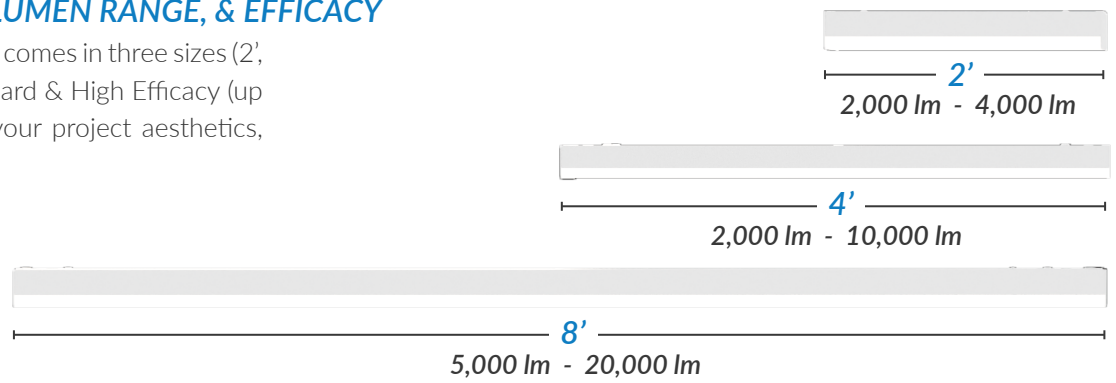

Shown with EasySense

Other Models

3 HOUSING LENGTHS, VAST LUMEN RANGE, & EFFICACY

The Discovery Linear Strip Luminaire comes in three sizes (2', 4', 8') and vast lumen range in Standard & High Efficacy (up to 175lm/W) options, catering to your project aesthetics, functionality, and flexibility.