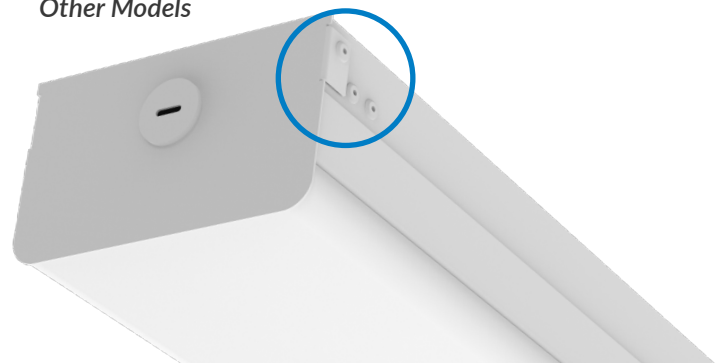

DISCOVERY

LINEAR STRIP

FEATURES

- Highly Configurable BAA Spec Grade Strip Luminaire
- Sleek injection-molded endcap design
 - Decorative No Knockout end cap option
- No visible fasteners providing a smooth uninterrupted design
- Precision Designed Low UGR Curved & Flat Frosted Acrylic Lens options
- High Performance Narrow or Wide Distribution Optics
- White (Std.) and optional Black, Silver, or Custom Finishes
- Sleek Integrated Wireless Grouping Control Options
- Surface, Cable, Suspension, Pendant, & Wall Mounting Options
- Asymmetrical & Symmetrical White Reflector Options
- 2ft, 4ft & 8ft Lengths available
- 18 Lumen Packages Ranging 2,000L – 20,000L
- Standard Efficacy (SE) and High Efficacy (HE) Lumen Packages
- 3000K, 3500K, 4000K, and 5000K CCT options available
- 80 or 90 CRI
- 120-277V & 347V 0-10V, Bi-Level & Line Voltage Driver Options
- 0-10V Dimmable Driver (100% -10%)
- L90>54,000 hrs
- -4°F to 122°F Ambient Temperature Range
- 5 Year Warranty (std); 10 Year Warranty Optional
- ETL Listed for Dry and Damp Locations

CLEAN DESIGN CUES

- No visible fasteners on the show surfaces
- Clean finished look
- Decorative Endcap option

DISCOVERY

WHITE (std.), SILVER, BLACK or CUSTOM FINISH

CONTROLS, YOUR WAY

The Discovery Linear Strip is available with a variety of compatible wireless grouping controls in order to cater to your space and maximize energy savings in the way you want.

Shown with EasySense

Other Models

3 HOUSING LENGTHS, VAST LUMEN RANGE, & EFFICACY

The Discovery Linear Strip Luminaire comes in three sizes (2', 4', 8') and vast lumen range in Standard & High Efficacy (up to 175lm/W) options, catering to your project aesthetics, functionality, and flexibility.

CURVED OR FLAT FROSTED ACRYLIC LENS

Available in both curved and flat end cap options with precision designed low UGR lenses without need for additional shielding.

Flat Lens

Curved Lens

DECORATIVE NO KNOCKOUT END CAP OPTION