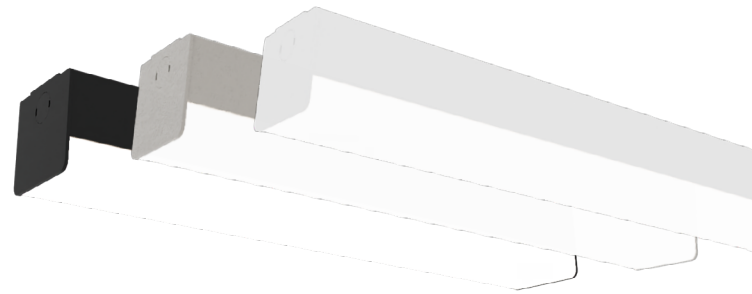

DISCOVERY

LINEAR STRIP

FEATURES

- Highly Configurable BAA Spec Grade Strip Luminaire
- Sleek injection-molded endcap design
 - Decorative No Knockout end cap option
- No visible fasteners providing a smooth uninterrupted design
- Precision Designed Low UGR Curved & Flat Frosted Acrylic Lens options
- High Performance Narrow or Wide Distribution Optics
- White (Std.) and optional Black, Silver, or Custom Finishes
- Sleek Integrated Wireless Grouping Control Options
- Surface, Cable, Suspension, Pendant, & Wall Mounting Options
- Asymmetrical & Symmetrical White Reflector Options
- 2ft, 4ft & 8ft Lengths available
- 18 Lumen Packages Ranging 2,000L – 20,000L
- Standard Efficacy (SE) and High Efficacy (HE) Lumen Packages
- 3000K, 3500K, 4000K, and 5000K CCT options available
- 80 or 90 CRI
- 120-277V & 347V 0-10V, Bi-Level & Line Voltage Driver Options
- 0-10V Dimmable Driver (100% -10%)
- L90>54,000 hrs
- -4°F to 122°F Ambient Temperature Range
- 5 Year Warranty (std); 10 Year Warranty Optional
- ETL Listed for Dry and Damp Locations

CLEAN DESIGN CUES

- No visible fasteners on the show surfaces
- Clean finished look
- Decorative Endcap option

DISCOVERY

WHITE (std.), SILVER, BLACK or CUSTOM FINISH

CONTROLS, YOUR WAY

The Discovery Linear Strip is available with a variety of compatible wireless grouping controls in order to cater to your space and maximize energy savings in the way you want.

Shown with EasySense

Other Models

3 HOUSING LENGTHS, VAST LUMEN RANGE, & EFFICACY

The Discovery Linear Strip Luminaire comes in three sizes (2', 4', 8') and vast lumen range in Standard & High Efficacy (up to 175lm/W) options, catering to your project aesthetics, functionality, and flexibility.

CURVED OR FLAT FROSTED ACRYLIC LENS

Available in both curved and flat end cap options with precision designed low UGR lenses without need for additional shielding.

Flat Lens

Curved Lens

DECORATIVE NO KNOCKOUT END CAP OPTION