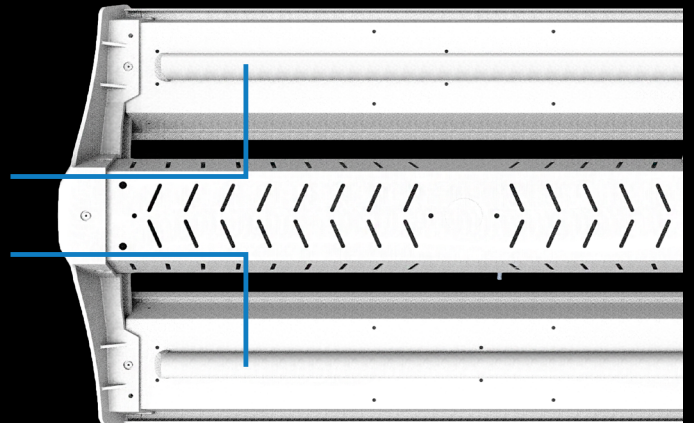

# THE FUTURE IS NOW

Endeavour is the most versatile American Manufactured High Bay fixture on the market today. Offering specification design and performance, making it suitable for a variety of applications.

- **SLEEK POLYCARBONATE INJECTION MOLDED END CAPS**  
Provides a modern finish, rigidity, and durability

- **UPLIGHT**  
Offers an additional layer of lighting to optimize full room illumination

- **DISTRIBUTION TYPES**  
Wide and narrow distribution types available for all lumen packages

# TIME FOR TAKEOFF

• LUMENS  
8,000 - 65,000

• EFFICACY  
Up to 166 lm/W

• CCT  
30 35 40 50

• TOOLLESS  
DRIVER DOOR

• CONSTRUCTION  
Aluminum body with steel  
channel for added rigidity

• LENS OPTIONS

- No Lens
- Frosted Acrylic
- Frosted Polycarbonate