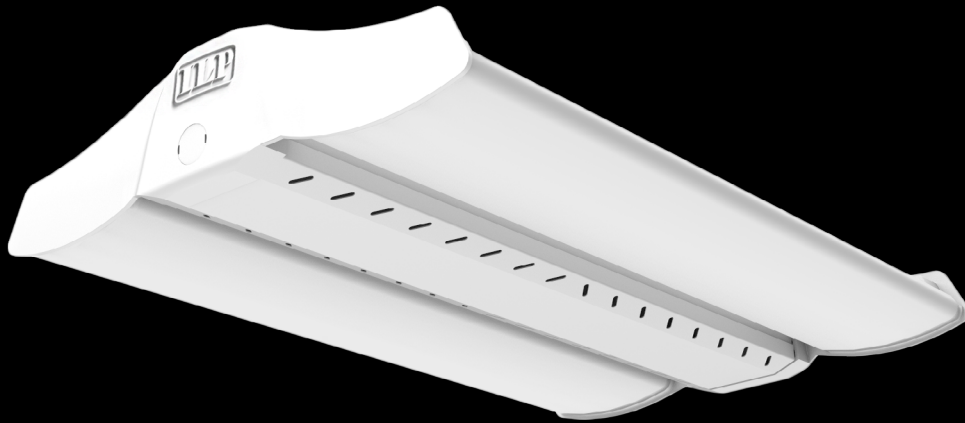

ENDEAVOUR

"Your Number One Source
For Energy Efficient Lighting"

407-478-3759
WWW.ILP-INC.COM