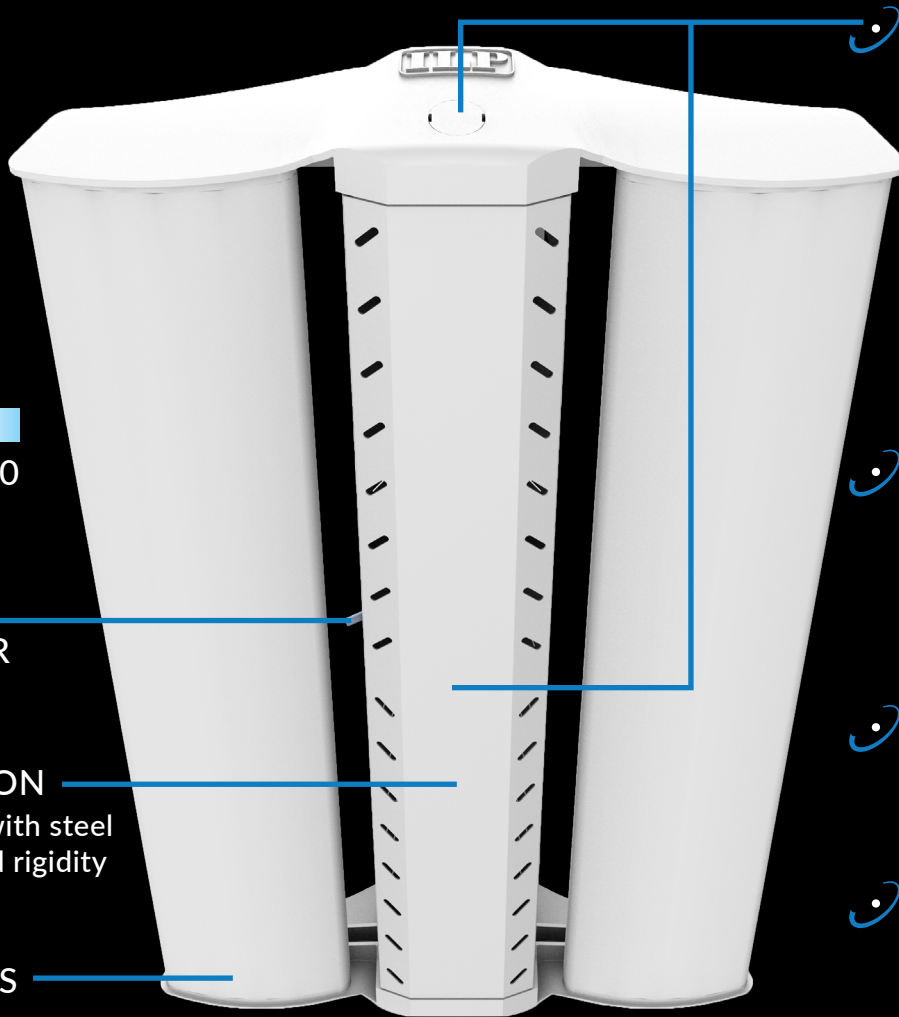

# TIME FOR TAKEOFF

• LUMENS  
8,000 - 65,000

• EFFICACY  
Up to 166 lm/W

• CCT  
30 35 40 50

• TOOLLESS  
DRIVER DOOR

• CONSTRUCTION  
Aluminum body with steel  
channel for added rigidity

• LENS OPTIONS

- No Lens
- Frosted Acrylic
- Frosted Polycarbonate

• CONTROLS

- ADVANCED
  - EasySense
  - Enlighted
  - Legrand
- BASIC
  - On/Off
  - Dimming
  - Daylight Harvesting

• MOUNTING

- Cable
- Hook
- Pendant
- Surface

• EMERGENCY

- 5-20W Battery Backups
- Generator Transfer Device