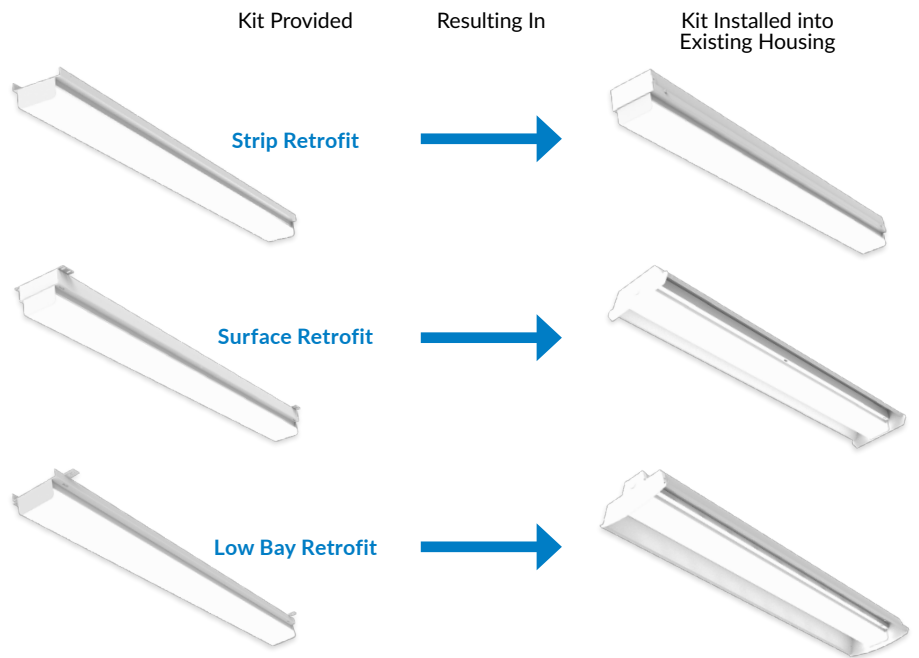

FLAT LENS

CURVED LENS

HOUSING LENGTHS & LUMEN PACKAGES

Introducing our cutting-edge linear retrofit luminaire, offering unrivaled versatility and customization. This innovative lighting solution is available in two convenient lengths: 4ft and 8ft. Moreover, it boasts a range of eight lumen packages, spanning from 2,000 to 12,000 lumens. With an elevated efficiency of up to 180 lm/W, VARI empowers you to tailor your lighting to meet the exact specifications of your space. Experience illumination like never before.

MOUNTING OPTIONS

With our fixed options of 4.3" and 5.0", you can securely install the strip retrofit lighting in a fixed position, ensuring stability and precision. For those seeking flexibility, our adjustable option ranges from 2.8" to 5.5", allowing you to easily modify the lighting angle to suit your needs. Additionally, VARI offers custom width channel options, providing a tailored solution for unique applications. To make installation hassle-free, a convenient kit is included, allowing for seamless integration into existing housing systems. Experience superior lighting customization and effortless installation with our strip retrofit lighting solution.