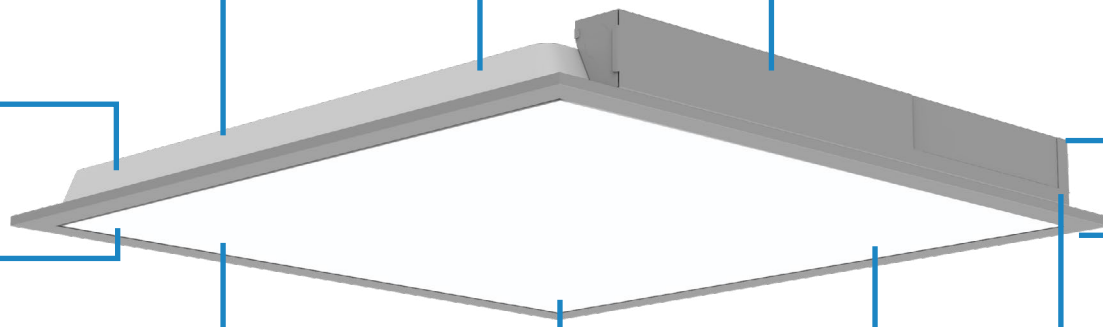

VPAN *SELECT*

LUMEN 
SELECTABLE

CCT 
SELECTABLE

BACK-LIT FLAT PANEL

VPAN SELECT

Versatility Redefined

VPAN Select takes the ubiquitous Flat Panel luminaire to the next level with full selectability of lumen output and color temperature. It is the perfect solution for many troffer applications and the new selectability offers simplicity and SKU reduction opportunities. Designed with micro-optics that produce smooth and uniform low-glare illumination for optimal visual comfort. Its built-in tool-less field-selectable technology offers three lumen options and three CCT options offering elite versatility when needed most. With a depth under 2", VPAN's robust die-formed housing easily installs in shallow plenums with room to spare.

Efficacy up to 154 lm/W

3500K, 4000K, & 5000K CCT

Robust Die-Formed Housing

Static & Lumen Selectable Configurations

Integrated Control Options

Shallow 1.9" Depth for Low Plenum Ceilings

0-10V Dimmable Driver (100%-10%)

Micro Optic Smooth Uniform Illumination

L70 > 100,000 hrs

Mounting Options

Versatility continues with a variety of mounting options and accessories. Along with industry-standard grid, flange and surface mount kits, the VPAN SELECT is also available with a Suspended Enclosure and unique Skylight Mount kit.