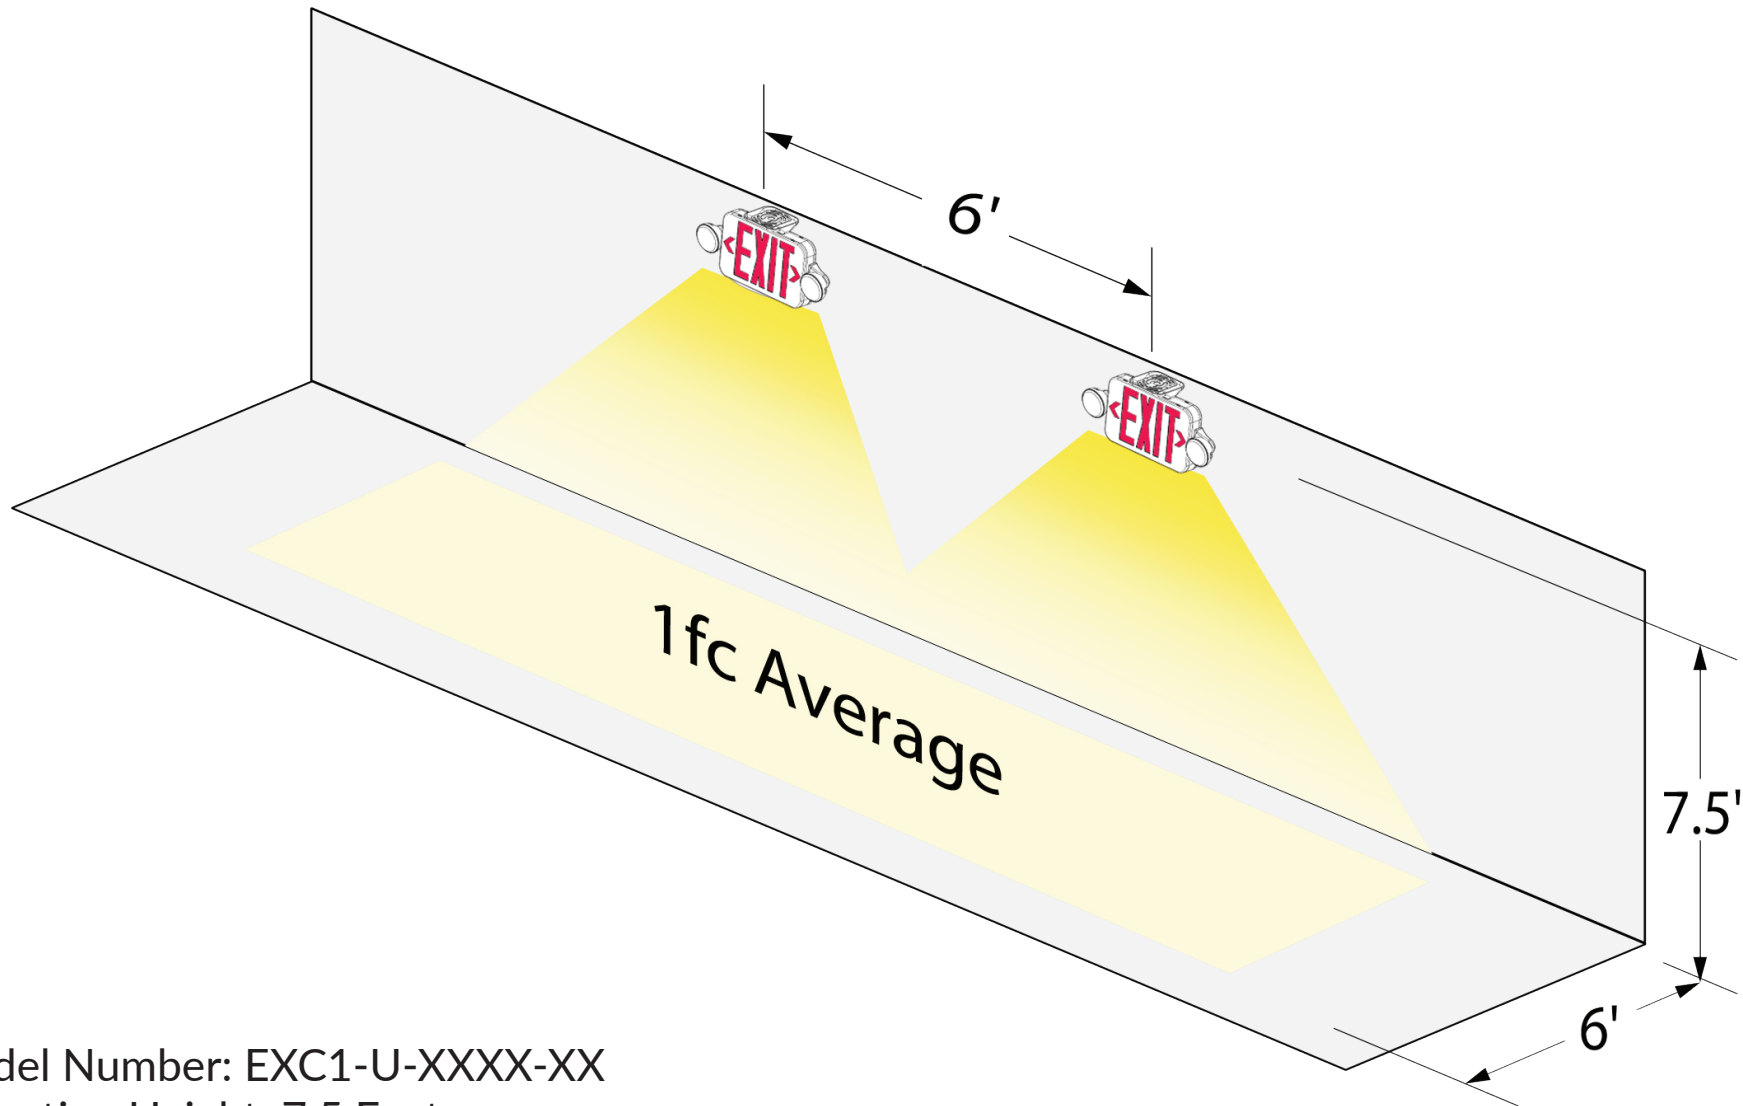

Model Number: EXC1-U-XXXX-XX
Mounting Height: 7.5 Feet
Corridor Width: 3 feet
Spacing to achieve 1fc average: 9 feet

VIEWPOINT

Model Number: EXC1-U-XXXX-XX
Mounting Height: 7.5 Feet
Corridor Width: 6 feet
Spacing to achieve 1fc average: 6 feet

VIEWPOINT