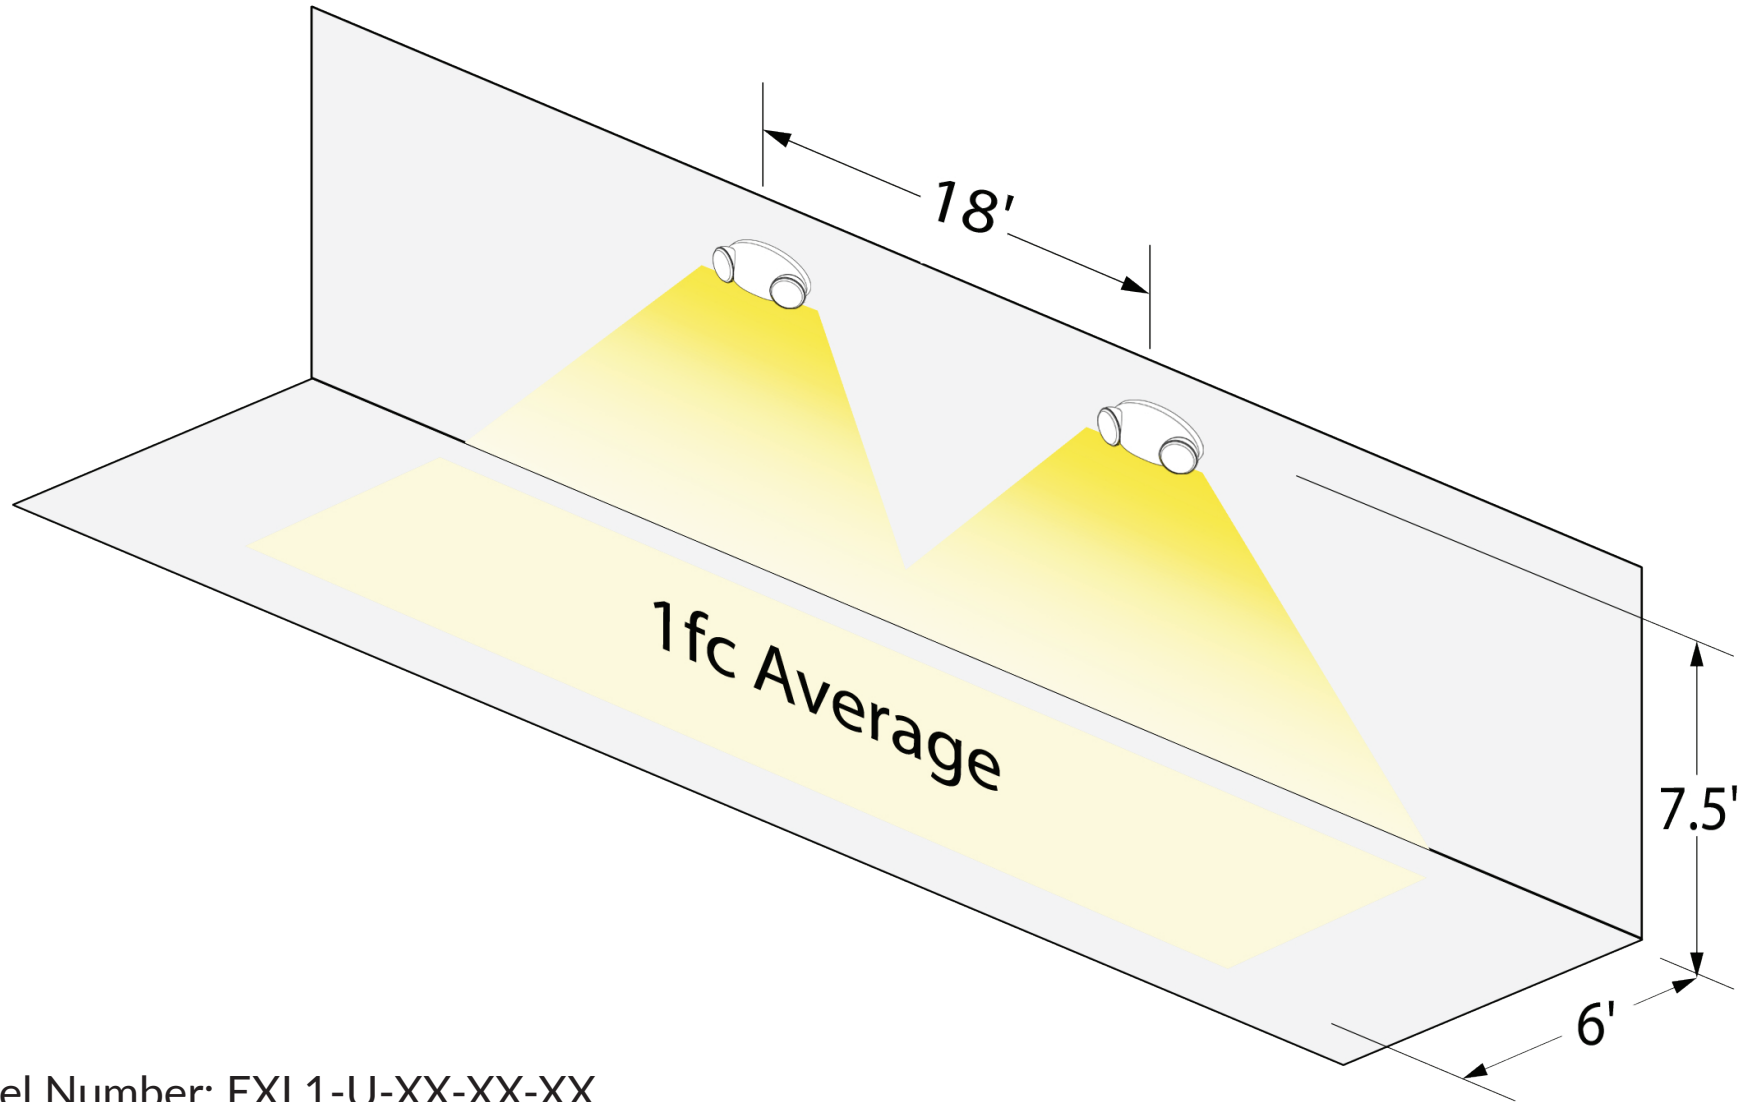

Model Number: EXL1-U-XX-XX-XX
Mounting Height: 7.5 Feet
Corridor Width: 3 feet
Spacing to achieve 1fc average: 23 feet

VIEWPOINT

Model Number: EXL1-U-XX-XX-XX

Mounting Height: 7.5 Feet

Corridor Width: 6 feet

Spacing to achieve 1fc average: 18 feet

VIEWPOINT